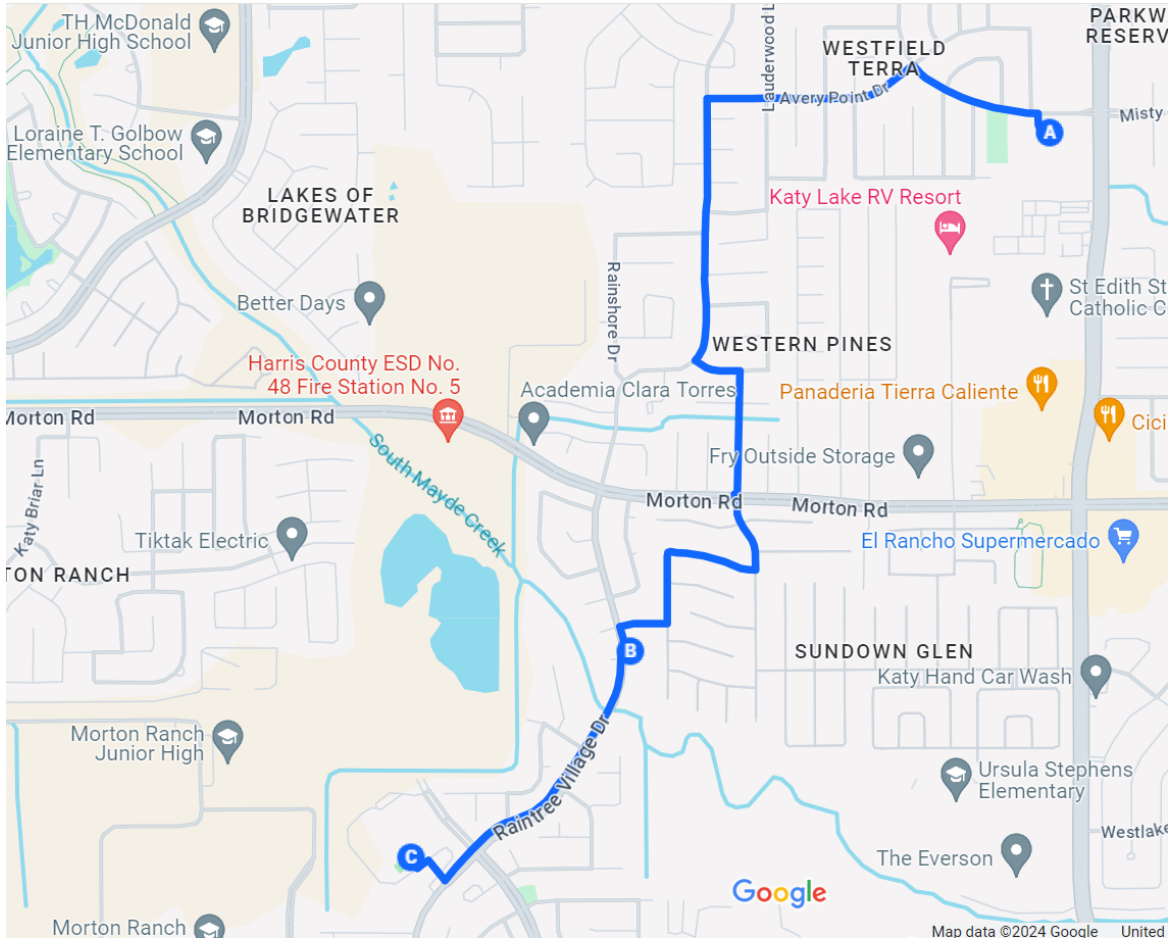

Start	End	Location	Distance	Estimated Walk time With performances along the route
7:45		Set up at Morton Ranch High School		
8:00	9:15	March to Sundown Elementary	2 miles	75 min
		Bus to McRoberts		
10:00	11:15	March to RTV Pool	2 miles	75 min
		Mini Concert at RTV Pool		
11:30	12:00	March to Franz Elementary	<1 mile	25 min
		Return to MRHS		

0.252 mi

Slight right toward Saums Pocket Park

85 ft

Cross through Saums Pocket Park and cross Saums into Sundown parking lot

447 ft

Sundown Elementary School

20100 Saums Rd, Katy, TX 77449

McRoberts Elementary to Franz Elementary Stopping at Raintree Village Pool

Polly Ann McRoberts Elementary School

3535 N Fry Rd, Katy, TX 77449

1.91 mi

Head toward Misty Cove Dr

243 ft

↩ Turn left onto Misty Cove Dr

1,217 ft

↩ Turn left onto Avery Point Dr

0.364

↩ Turn left onto Raintree Village Dr

0.444 mi

↩ Turn left onto Cedar Rain Dr

417 ft

↪ Turn right onto Silver Cedar Trail

0.342 mi

↪ Turn right onto Red Sun Dr Restricted usage road