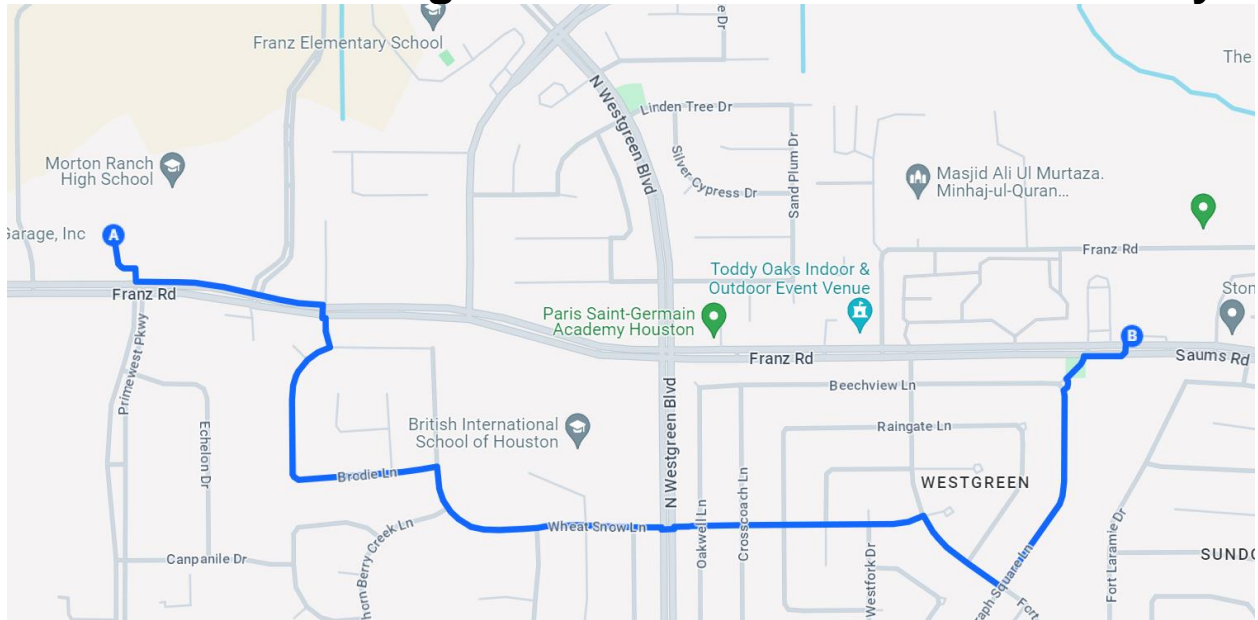

Morton Ranch High School to Sundown Elementary

Morton Ranch High School

21000 Franz Rd, Katy, TX 77449

↩ Turn left onto Franz Rd

1,184 ft

↪ Turn right onto Avalon Arbor Ln

256 ft

↪ Turn right onto Morgan Knoll Ln

915 ft

↩ Morgan Knoll Ln turns left and becomes Brodie Ln

886 ft

↪ Turn right onto Wheat Snow Ln

0.615 mi

↪ Turn right onto Prospect Glen Ln

659 ft

↩ Turn left onto Telegraph Square Ln

0.252 mi

Slight right toward Saums Pocket Park

85 ft

Cross through Saums Pocket Park and cross Saums into Sundown parking lot

447 ft

Sundown Elementary School

20100 Saums Rd, Katy, TX 77449